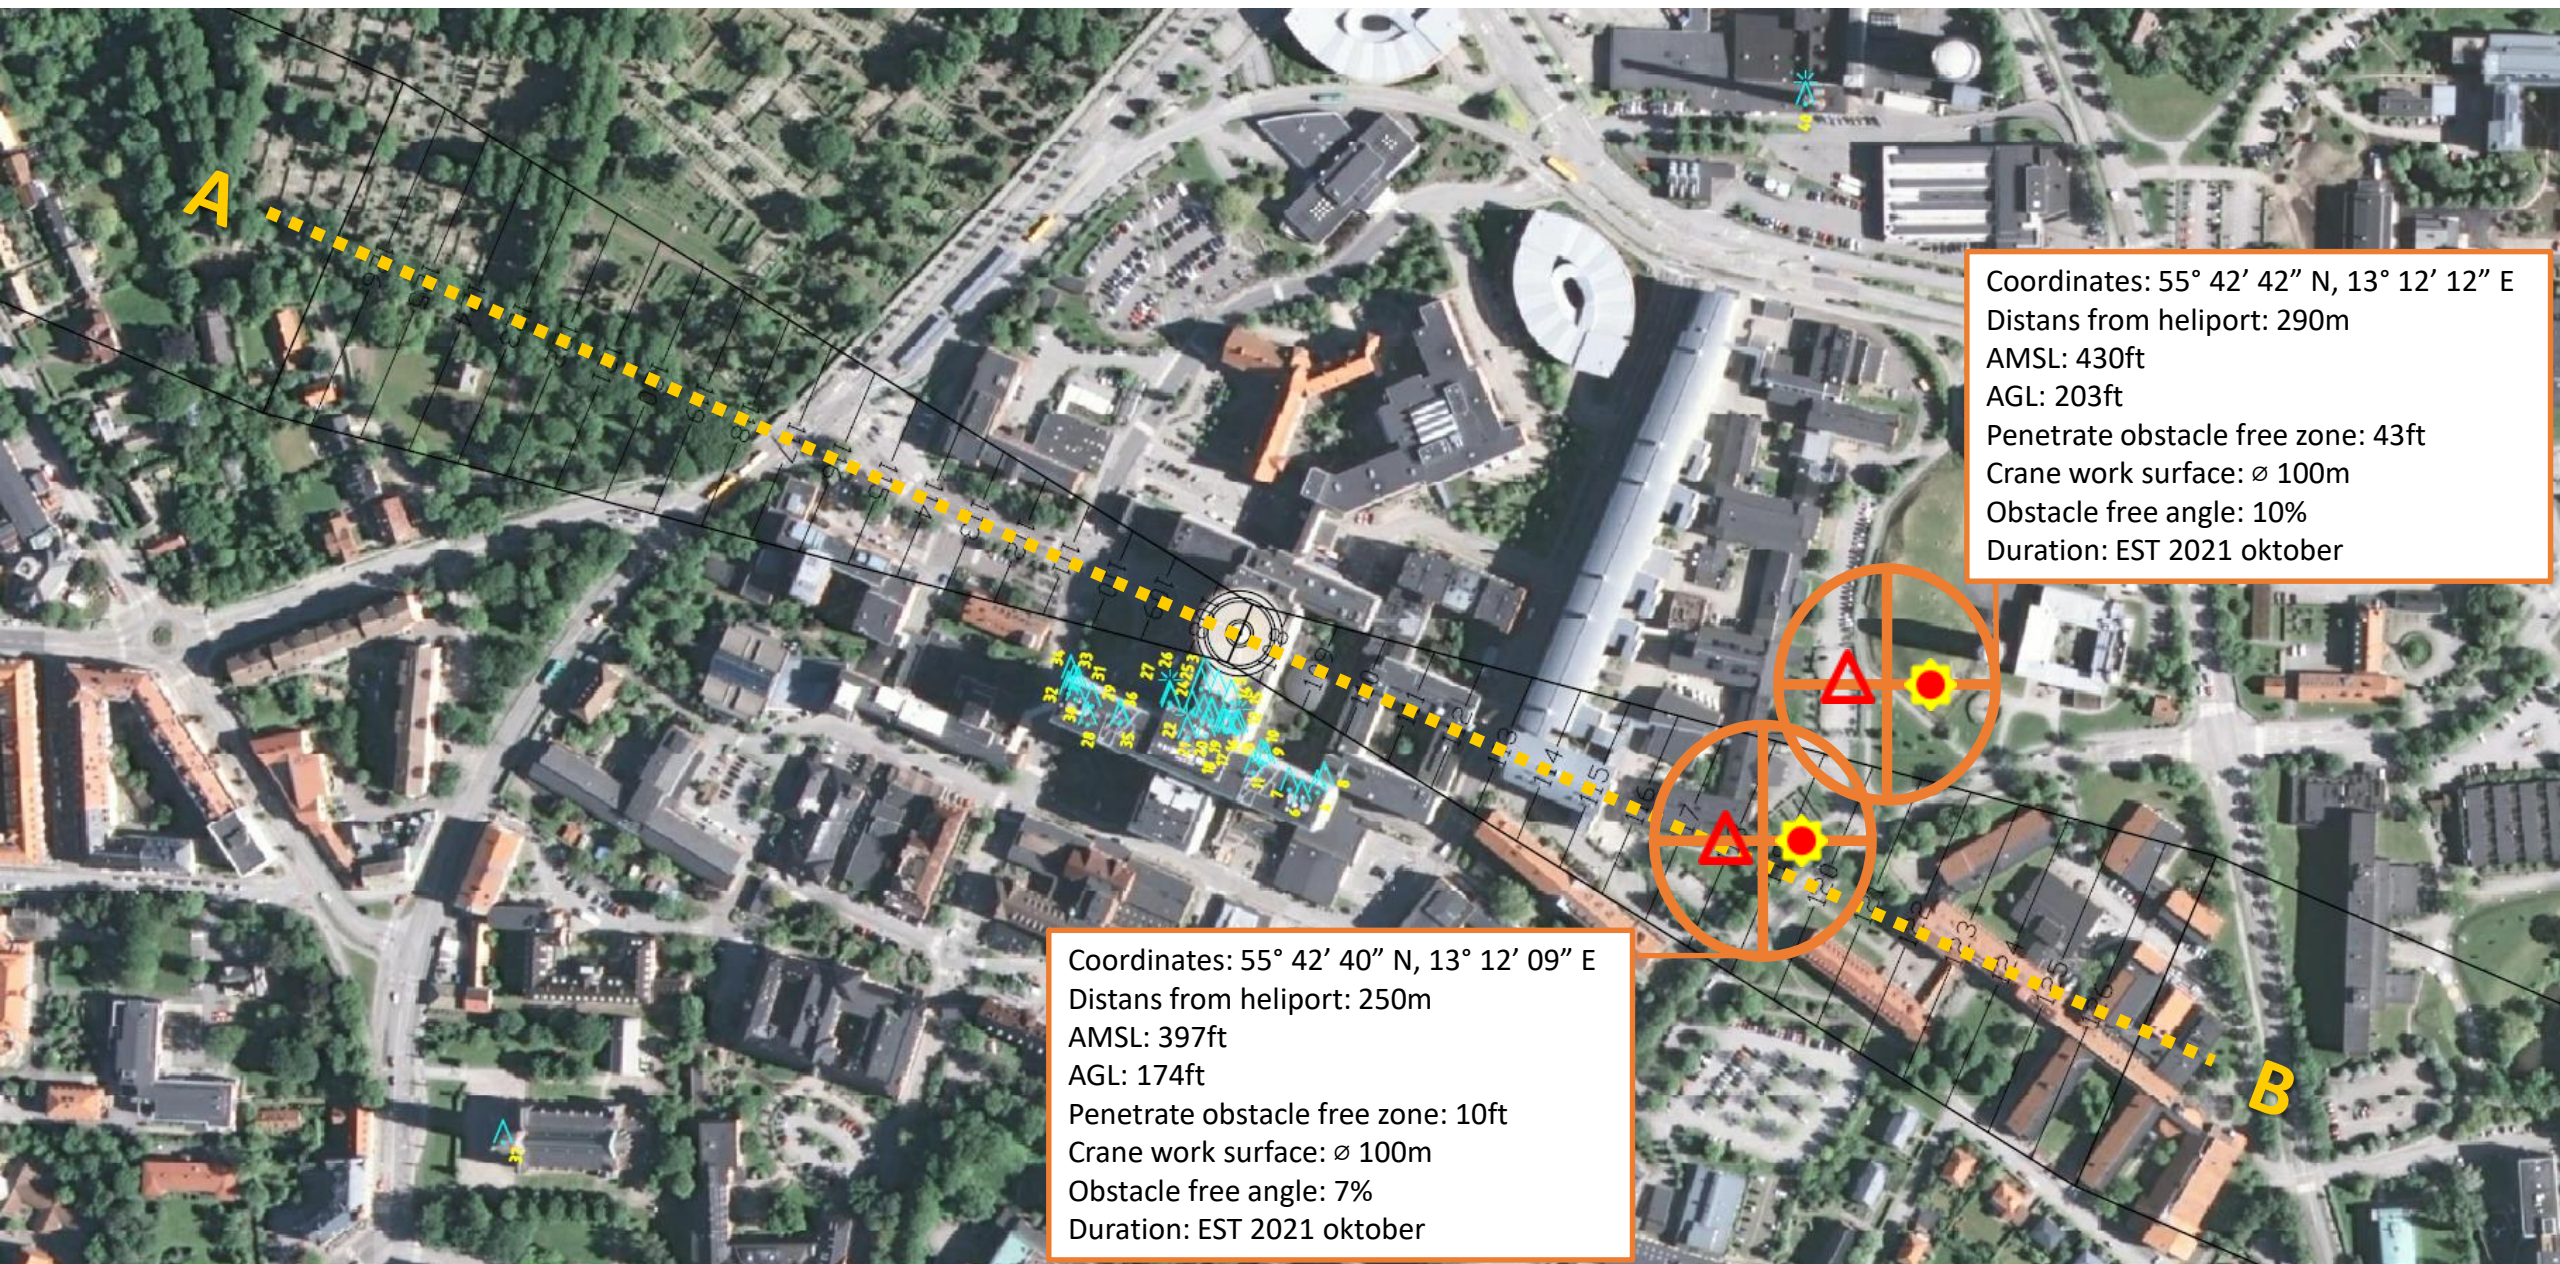

ESEM – Temporary regulations and restrictions

 Obstacle

 Obstacle lights

 Crane work surface

Senast uppdaterad: 2020-12-16 (DB)