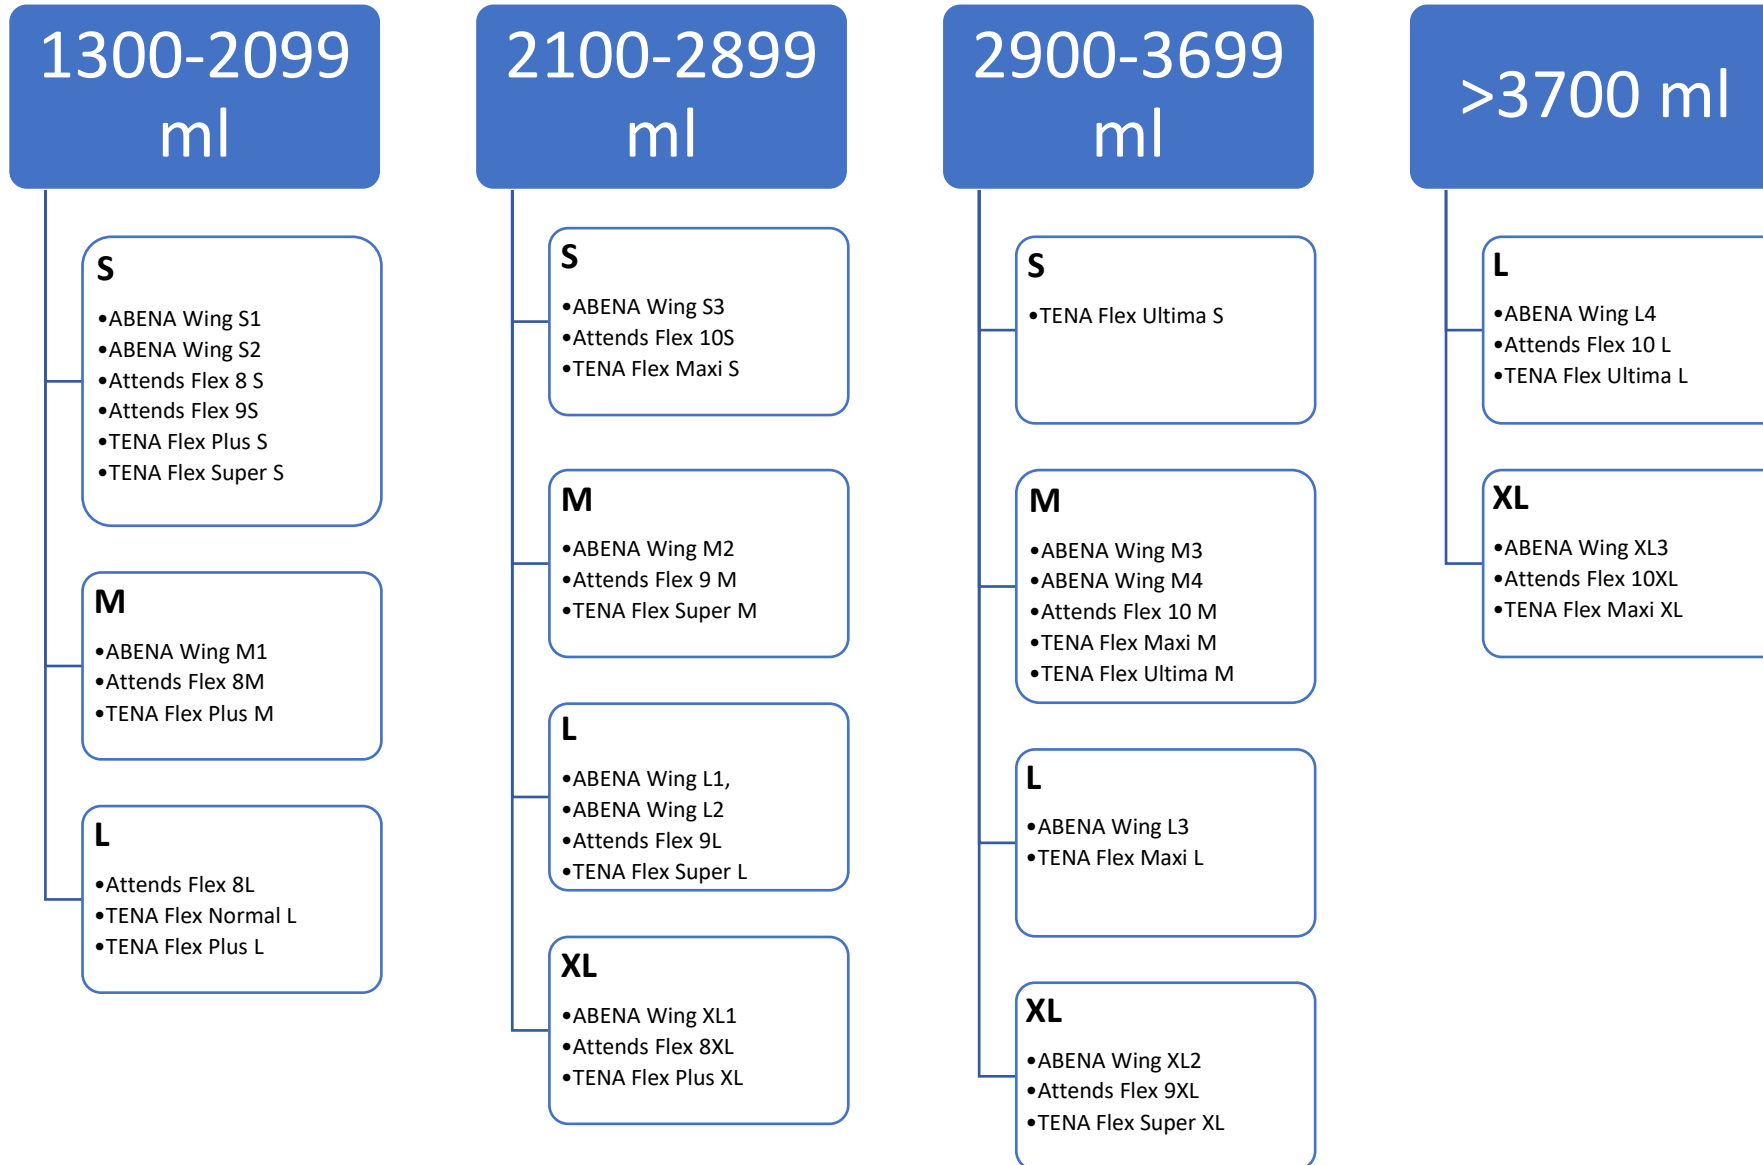

Absorberande skydd med bälte