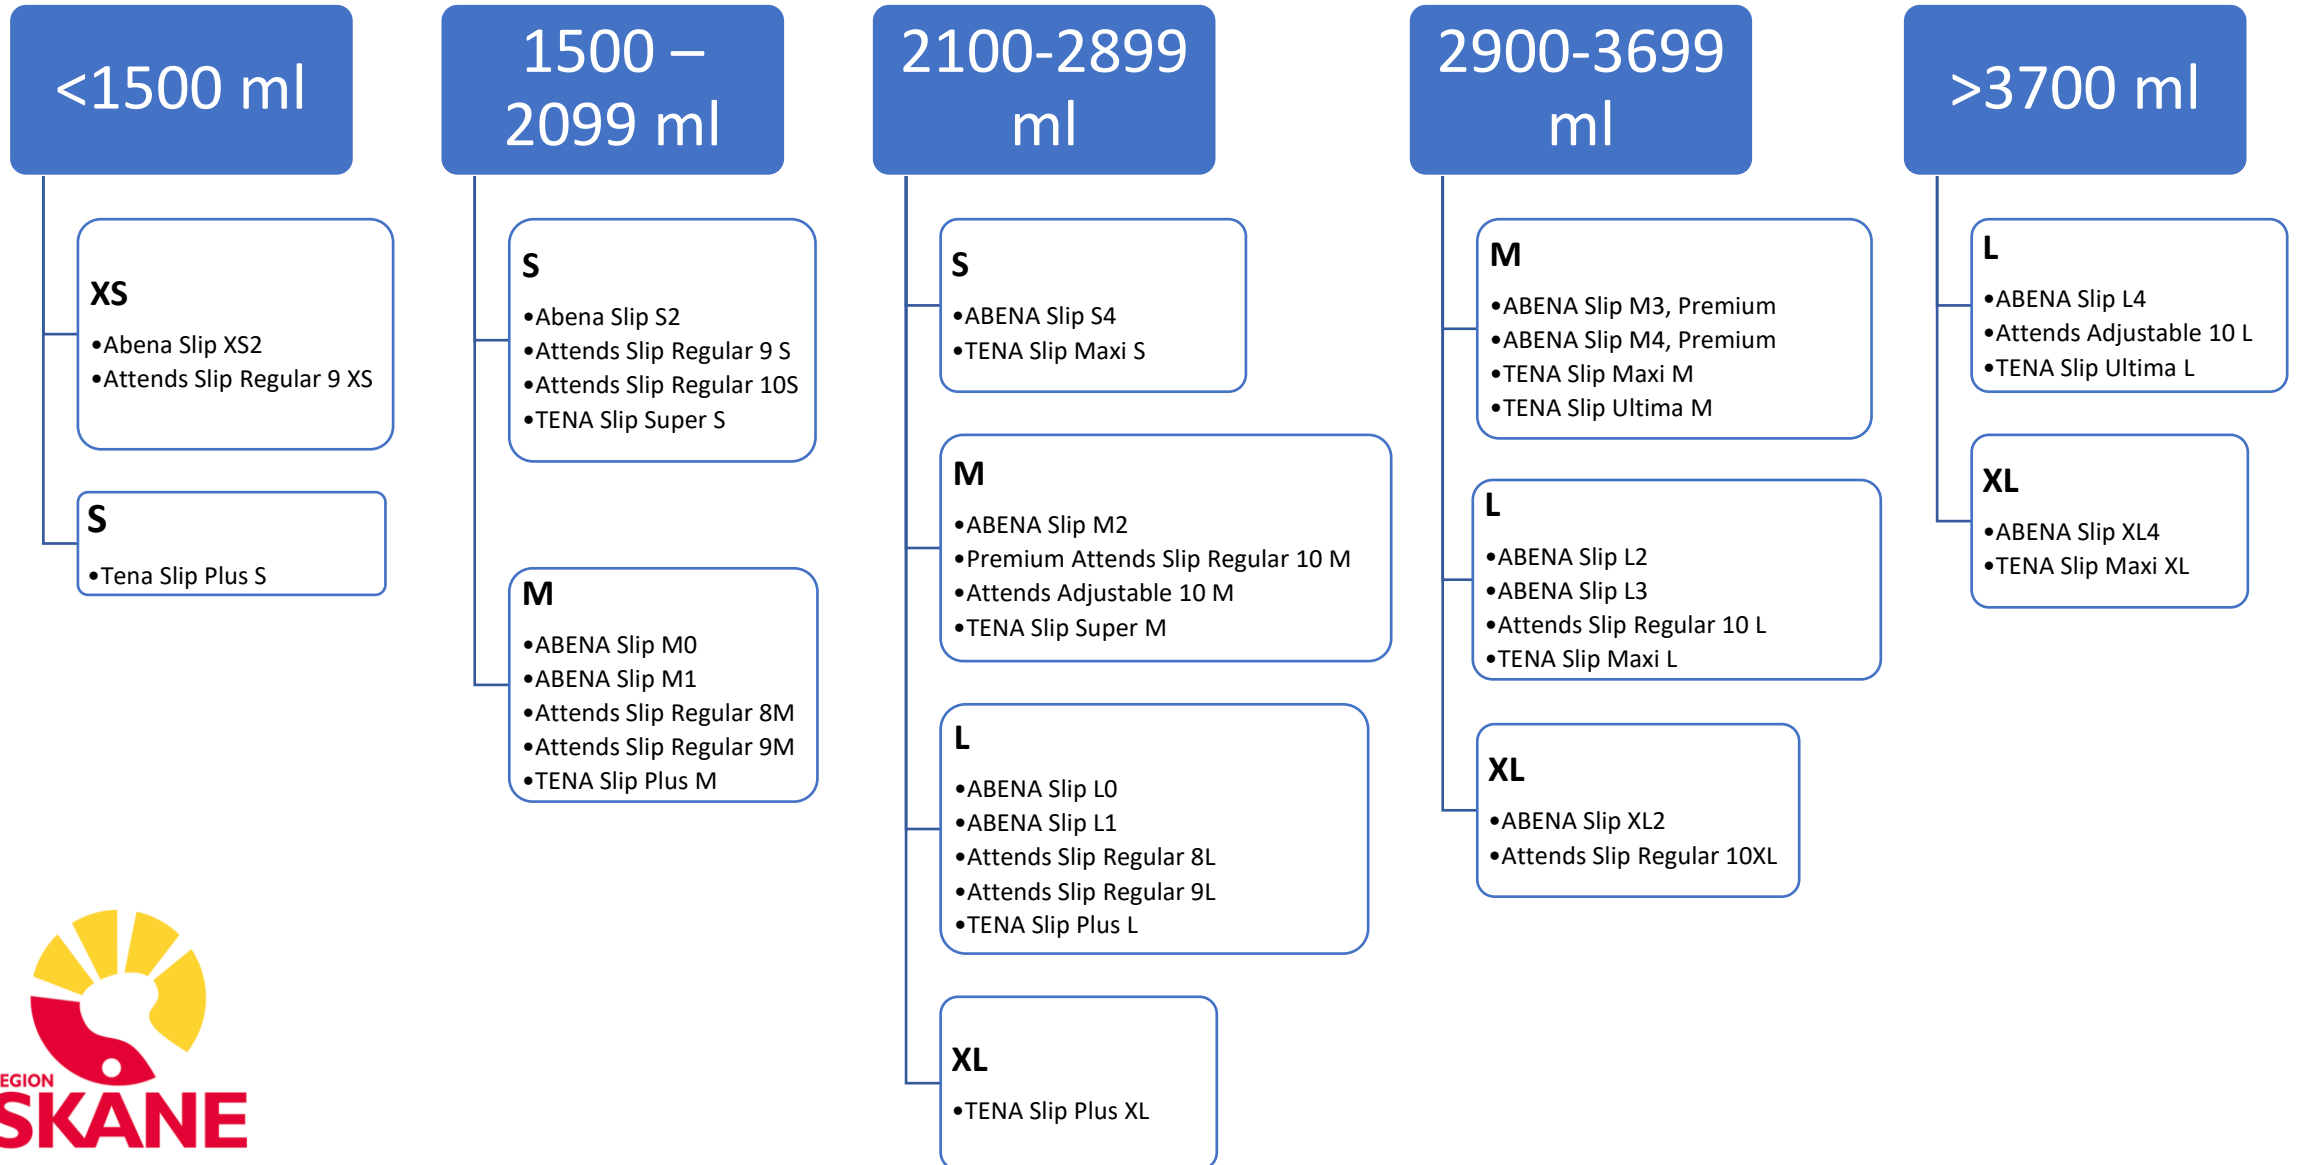

Absorberande skydd med tejpfixering

Absorberande byxskydd

<1000 ml

M

- ABENA Pants Light M
- Attends Pull-Ons Discreet 3 M
- TENA Pants Discreet M

L

- ABENA Pants Light L
- Attends Pull-Ons Discreet 3L
- TENA Pants Discreet L

1000-1499 ml

XS

- Attends Pull-Ons 6XS

S

- ABENA Pants S1
- Attends Pull-Ons 4S
- Attends Pull-Ons 6S
- TENA Pants Normal S

M

- ABENA Pants M0
- ABENA Pants M1
- Attends Pull-Ons 4M
- Attends Pull-Ons 6M
- TENA Pants Normal M

L

- ABENA Pants L0,Premium
- Attends Pull-Ons 4L
- Attends Pull-Ons 6L
- TENA Pants Normal L

XL

- Attends Pull-Ons 4XL
- Attends Pull-Ons 6XL

1500-2099 ml

S

- ABENA Pants S2
- Attends Pull-Ons 8S
- TENA Pants Extra S

M

- ABENA Pants M2
- Attends Pull-Ons 8M
- TENA Pants Extra M

L

- ABENA Pants L2
- Attends Pull-Ons 8L
- TENA Pants Extra L

XL

- ABENA Pants XL1
- Attends Pull-Ons 8XL
- TENA Pants Extra XL

>2100 ml

S